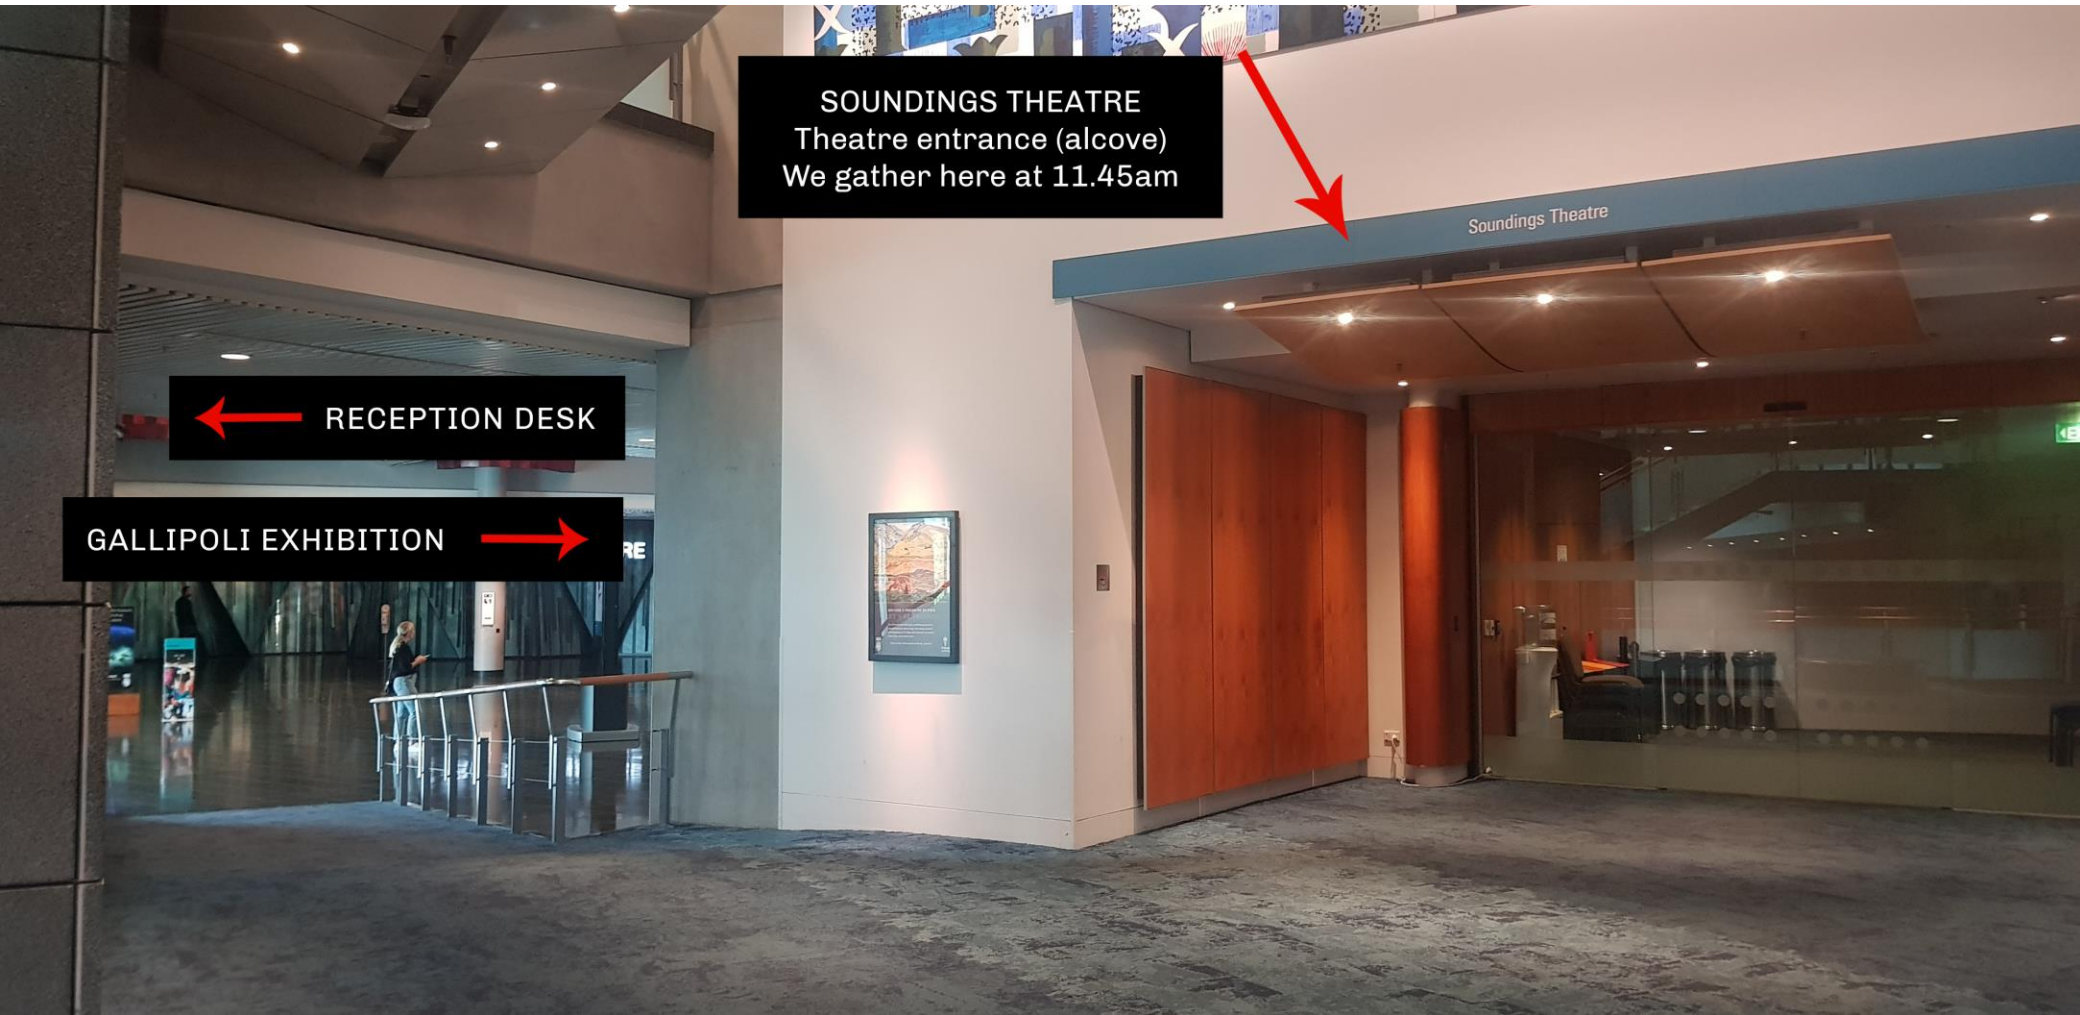

SOUNDINGS THEATRE
(up this ramp)
we gather here at 11.45am

Level 1 (ground floor)
down this way

SOUNDINGS THEATRE
Theatre entrance (alcove)
We gather here at 11.45am

← **RECEPTION DESK**

GALLIPOLI EXHIBITION →

We stand within this circular space and sing

Level 2