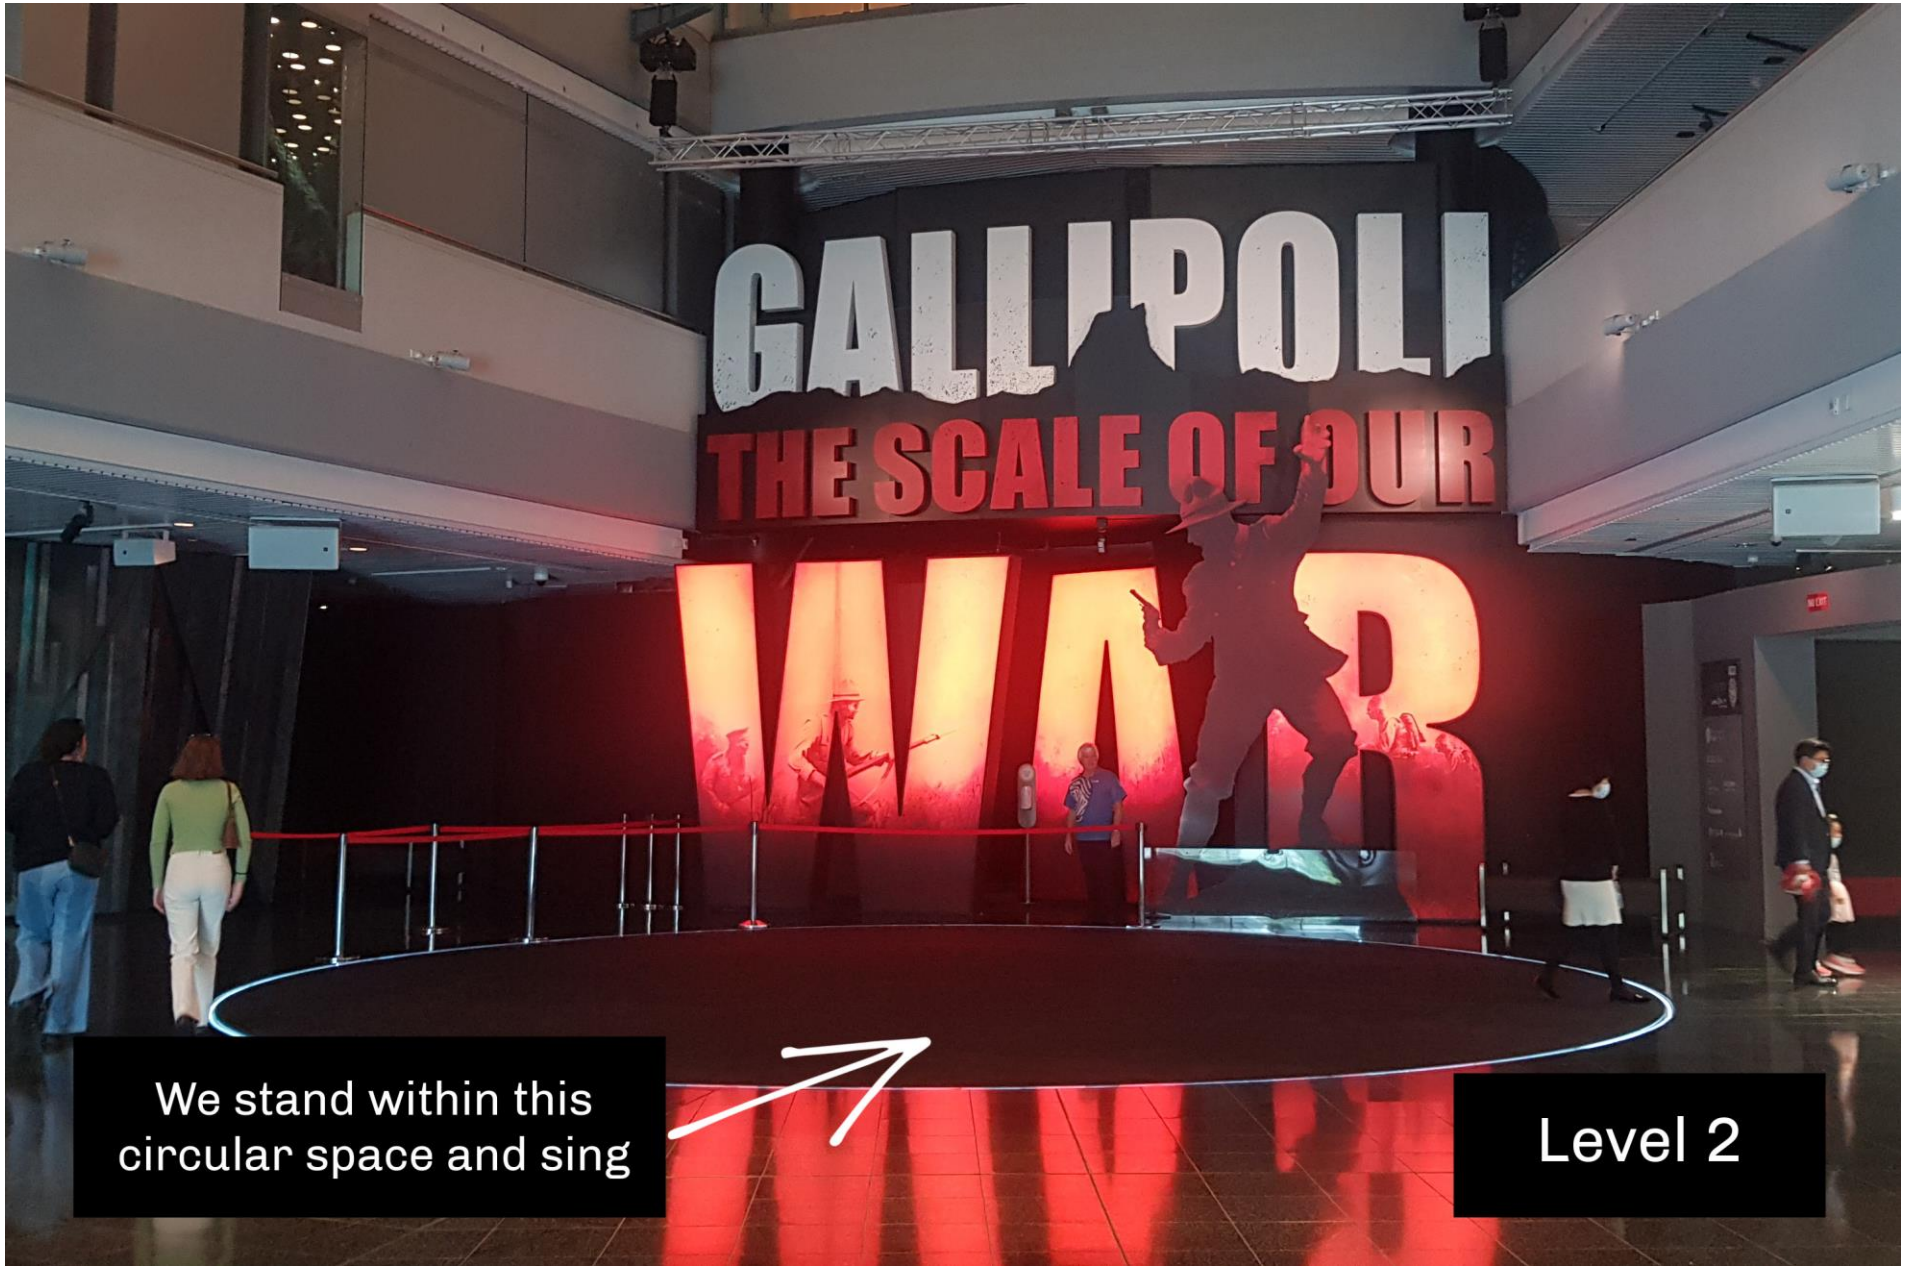

SOUNDINGS THEATRE
(up this ramp)
we gather here at 11.45am

Level 1 (ground floor)
down this way

SOUNDINGS THEATRE
Theatre entrance (alcove)
We gather here at 11.45am

← **RECEPTION DESK**

GALLIPOLI EXHIBITION →

We stand within this circular space and sing

Level 2